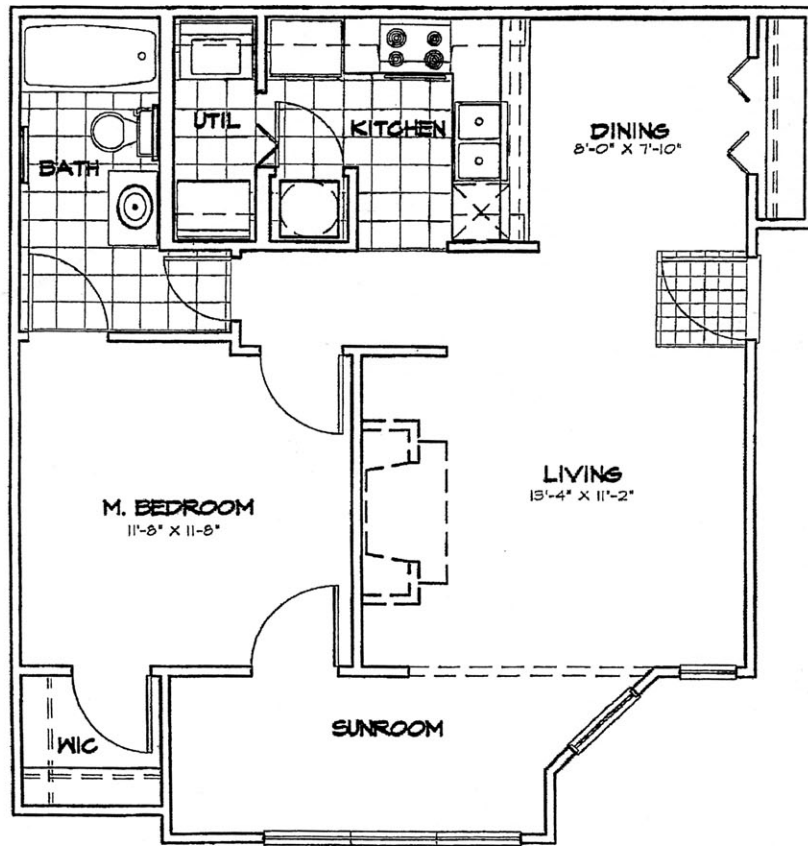

*1 Bedroom / 1 Bath*

---

810 Sq. Ft.

*Midland Terrace*

Condominium Living in Summerville, South Carolina